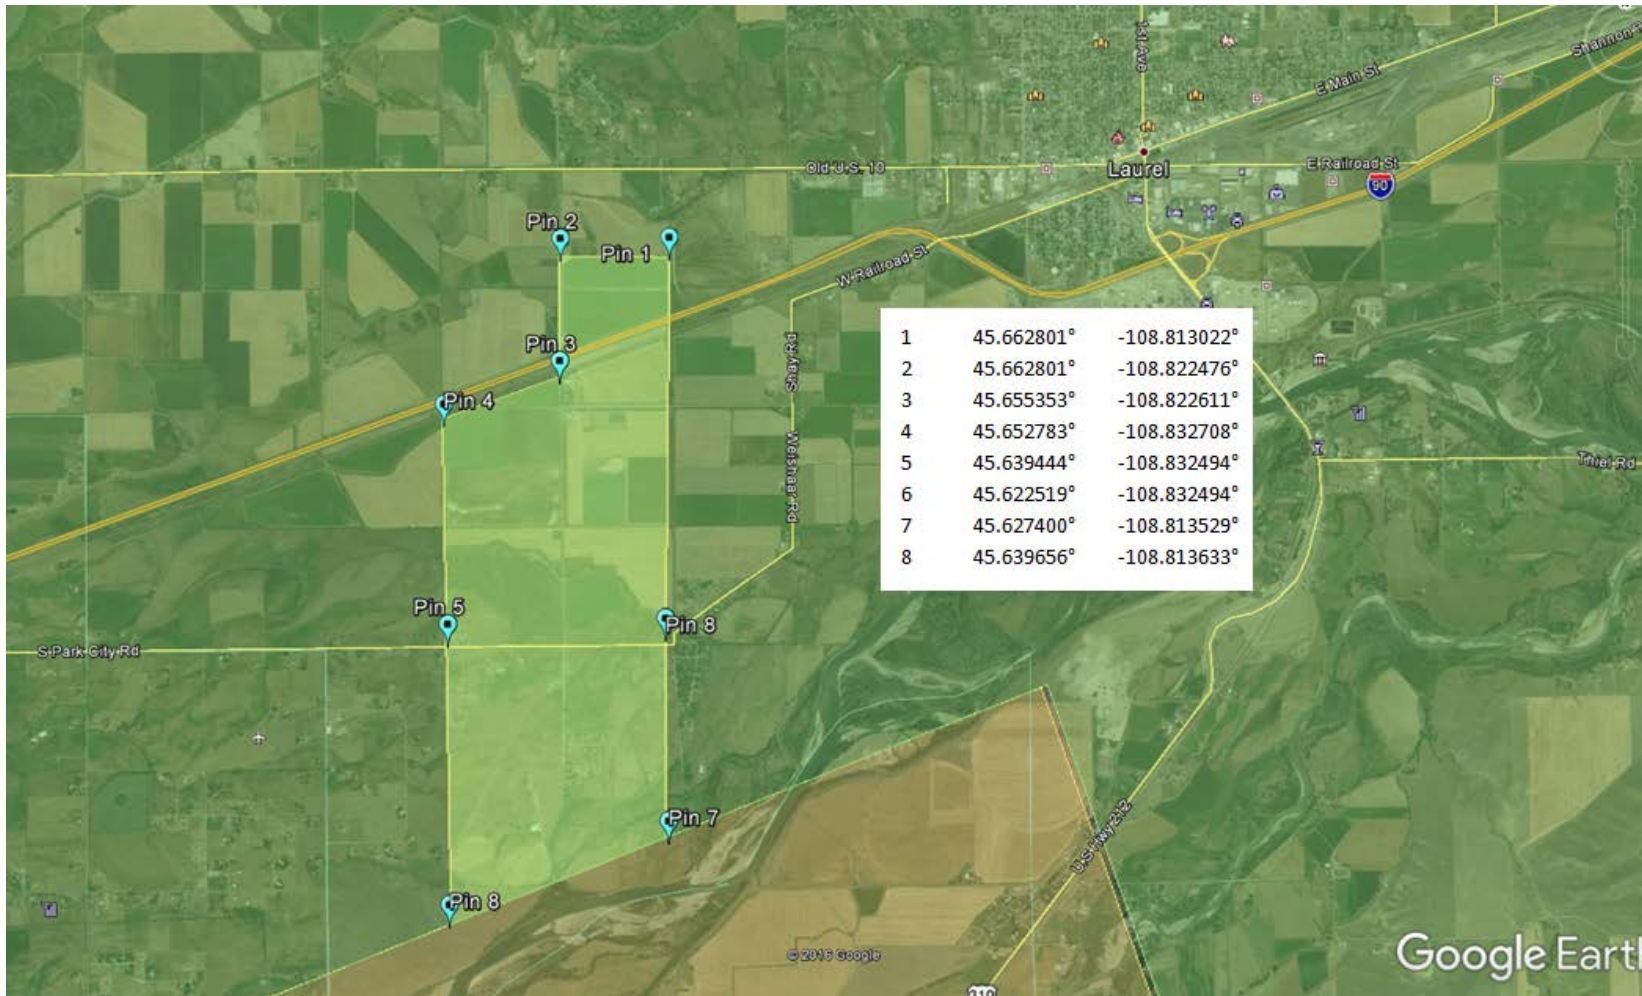

GE GOZ Coordinates

:

1	45.662801°	-108.813022°	NE upper corner from original Y-S expansion
2	45.662801°	-108.822476°	northern extension from Pin 2 on Wold coordinates
3	45.655353°	-108.822611°	Pin 3 on Wold pin coordinates
4	45.652783°	-108.832708°	Pin 4 on Wold pin coordinates
5	45.639444°	-108.832494°	Pin 5 on Wold pin coordinates
6	45.622519°	-108.832494°	Carbon County line
7	45.627400°	-108.813529°	Carbon County line
8	45.639656°	-108.813633°	Pin 6 on Wold pin coordinates

MOUAT INDUSTRIES

N

310

212

N45.000260, W108.744614

N45.000394*, W108.596194*

N44.873092, W108.744761

N44.873213, W108.678231

N44.894013*, W108.595314*

© 2015 Google
Image Landsat

Google earth